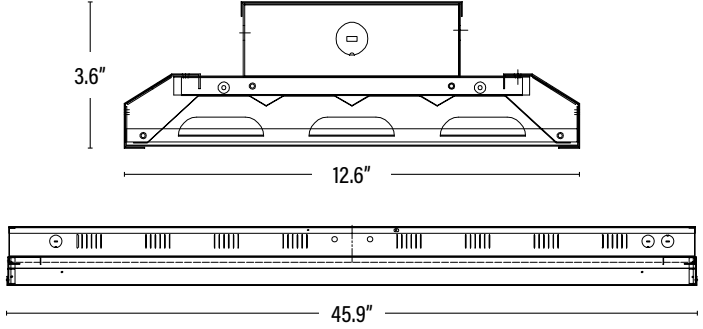

CF4814 XTREME DUTY • 8YR LED 4' LINEAR HIGH BAY

ITEM INFORMATION

DIMENSIONS (Inches)	
Length	45.9"
Width	12.6"
Height	3.6"
Net Weight (Lbs)	--
Chain Length	41.3" (2 ea.)

PACKAGING	UPC	DIMENSIONS (LxWxH)	GROSS WEIGHT (Lbs)	
Master Carton	1	854432004248	47.1" x 13" x 4.2"	24.5
Country of Origin	China			
HS Tariff	9405.10.6020			