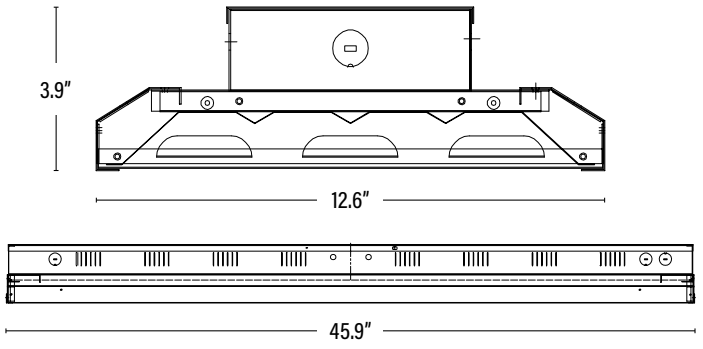

LF8524 COMMERCIAL DUTY • 5YR LED 4' LINEAR HIGH BAY

ITEM INFORMATION

DIMENSIONS (Inches)	
Length	45.9"
Width	12.6"
Height	3.9"
Net Weight (Lbs)	--
Chain Length	41.3" (2 ea.)

PACKAGING		UPC	DIMENSIONS (LxWxH)	GROSS WEIGHT (Lbs)
Master Carton	1	811768022346	47.1" x 13" x 4.2"	20.7
Country of Origin	China			
HS Tariff	9405.10.6020			