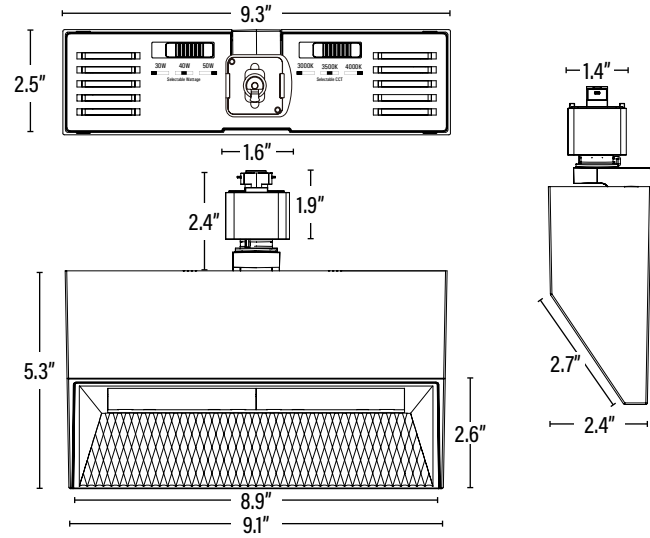

ITEM INFORMATION

**DIMENSIONS** (Inches)

Length	9.1"
Width	2.4"
Height	5.3"
Net Weight (Lbs)	4

**PACKAGING**

		UPC	DIMENSIONS (LxWxH)	GROSS WEIGHT (Lbs)
Master Carton	4	10811768026693	22.4" x 10.2" x 8.6"	18.7
Individual Box	1	811768026696	10.8" x 9.8" x 3.9"	4.7
Country of Origin	China			
HS Tariff	--			