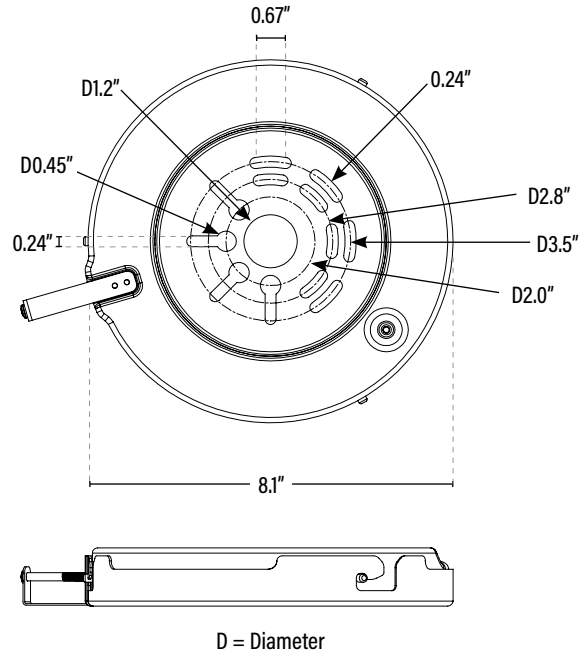

**LVECEL  
CEILING BRACKET  
FOR VERSA-TOP™**

Compatible with VERSA-TOP™ fixture: CVEX60 & LVEX60.

**DIMENSIONS** (Inches)

Width (MOD)	8.1"
Height	1.4"
Net Weight (Lbs)	2

PACKAGING		UPC	DIMENSIONS (LxWxH)	GROSS WEIGHT (Lbs)
Master Carton	10	10811768023357	20.5" x 15.4" x 9.7"	22.3
Individual Item	1	811768023350	--	2.2
Country of Origin	China			
HS Tariff	9405.99.4090			

**ORDERING**

ITEM#	DESCRIPTION	CASE
LVECEL	CEILING BRACKET FOR VERSA-TOP™/BLK	10

**ADDITIONAL INFORMATION:**

**Note:** Must remove and disconnect top mount sensor socket before bracket installation (if pre-installed) and replace with cover plate and gasket.

# LVECEL VERSA-TOP™ + CEILING BRACKET

VERSA-TOP™ and bracket, sold separately.

**COMBINED WEIGHT** (Lamp head + Bracket)

Net Weight (Lbs) 13.7

**Note:** Must remove and disconnect top mount sensor socket before bracket installation (if pre-installed) and replace with cover plate and gasket.