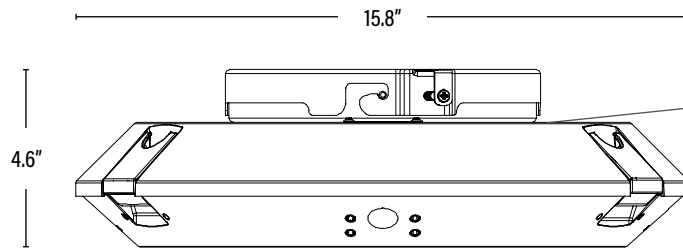

**LVECEL  
CEILING BRACKET  
FOR VERSA-TOP™**

Compatible with VERSA-TOP™ fixture: CVEX60 & LVEX60.

**DIMENSIONS** (Inches)

Width (MOD)	8.1"
Height	1.4"
Net Weight (Lbs)	2

PACKAGING		UPC	DIMENSIONS (LxWxH)	GROSS WEIGHT (Lbs)
Master Carton	10	10811768023357	20.5" x 15.4" x 9.7"	22.3
Individual Item	1	811768023350	--	2.2
Country of Origin	China			
HS Tariff	9405.99.4090			

**ORDERING**

ITEM#	DESCRIPTION	CASE
LVECEL	CEILING BRACKET FOR VERSA-TOP™/BLK	10

**ADDITIONAL INFORMATION:**

**Note:** Must remove and disconnect top mount sensor socket before bracket installation (if pre-installed) and replace with cover plate and gasket.

# LVECEL VERSA-TOP™ + CEILING BRACKET

VERSA-TOP™ and bracket, sold separately.

**COMBINED WEIGHT** (Lamp head + Bracket)

Net Weight (Lbs) 13.7

**Note:** Must remove and disconnect top mount sensor socket before bracket installation (if pre-installed) and replace with cover plate and gasket.