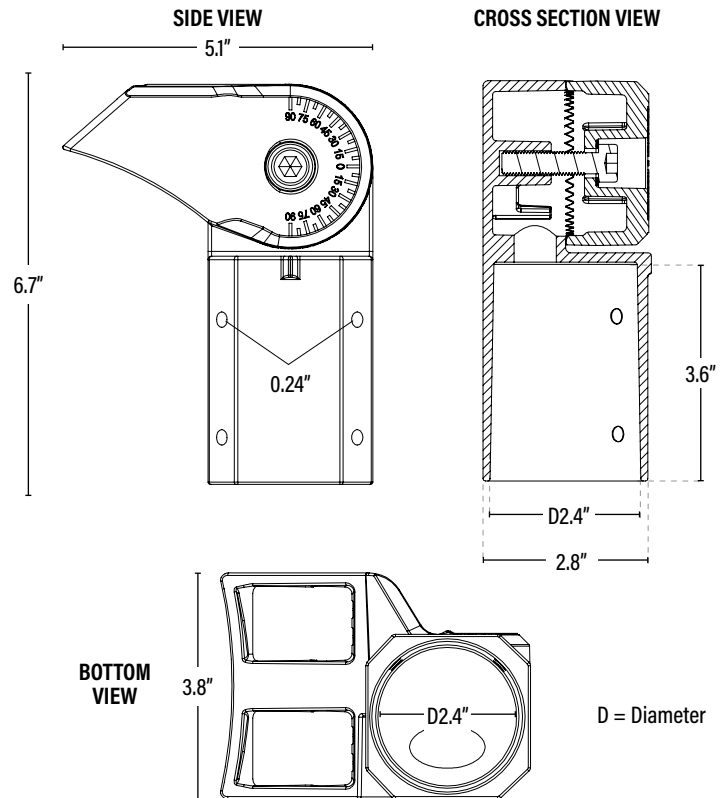

LVETEN
SLIP FITTER BRACKET
FOR VERSA-TOP™

Compatible with VERSA-TOP™ fixture: CVEX60 & LVEX60.

DIMENSIONS (Inches)

Length	5.1"
Width	3.8"
Height	6.7"
Net Weight (Lbs)	2.6

PACKAGING		UPC	DIMENSIONS (LxWxH)	GROSS WEIGHT (Lbs)
Master Carton	15	10811768023364	16.5" x 10.6" x 13.2"	44.3
Individual Item	1	811768023367	--	3
Country of Origin	China			
HS Tariff	9405.99.4090			

ORDERING

ITEM#	DESCRIPTION	CASE
LVETEN	SLIP FITTER BRACKET FOR VERSA-TOP™/BLK	15

LVETEN VERSA-TOP™ + SLIP FITTER BRACKET

VERSA-TOP™ and bracket, sold separately.

COMBINED WEIGHT (Lamp head + Bracket)

Net Weight (Lbs)	14.3
------------------	------