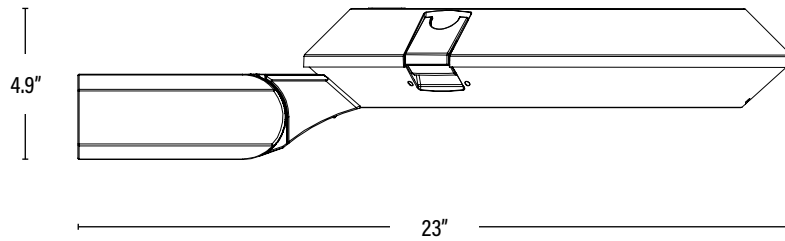

LVETEN
SLIP FITTER BRACKET
FOR VERSA-TOP™

Compatible with VERSA-TOP™ fixture: CVEX60 & LVEX60.

DIMENSIONS (Inches)

Length	5.1"
Width	3.8"
Height	6.7"
Net Weight (Lbs)	2.6

PACKAGING		UPC	DIMENSIONS (LxWxH)	GROSS WEIGHT (Lbs)
Master Carton	15	10811768023364	16.5" x 10.6" x 13.2"	44.3
Individual Item	1	811768023367	--	3
Country of Origin	China			
HS Tariff	9405.99.4090			

ORDERING

ITEM#	DESCRIPTION	CASE
LVETEN	SLIP FITTER BRACKET FOR VERSA-TOP™/BLK	15

LVETEN VERSA-TOP™ + SLIP FITTER BRACKET

VERSA-TOP™ and bracket, sold separately.

COMBINED WEIGHT (Lamp head + Bracket)

Net Weight (Lbs)	14.3
------------------	------