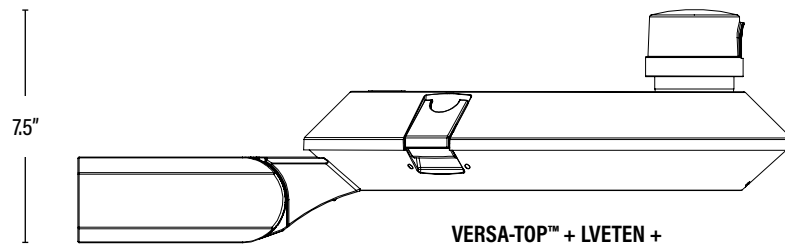

LVETEN
SLIP FITTER BRACKET
FOR VERSA-TOP™

Compatible with VERSA-TOP™ fixture: CVEX60 & LVEX60.

DIMENSIONS (Inches)

Length	5.1"
Width	3.8"
Height	6.7"
Net Weight (Lbs)	2.6

PACKAGING		UPC	DIMENSIONS (LxWxH)	GROSS WEIGHT (Lbs)
Master Carton	15	10811768023364	16.5" x 10.6" x 13.2"	44.3
Individual Item	1	811768023367	--	3
Country of Origin	China			
HS Tariff	9405.99.4090			

ORDERING

ITEM#	DESCRIPTION	CASE
LVETEN	SLIP FITTER BRACKET FOR VERSA-TOP™/BLK	15

LVETEN VERSA-TOP™ + SLIP FITTER BRACKET

VERSA-TOP™ and bracket, sold separately.

COMBINED WEIGHT (Lamp head + Bracket)

Net Weight (Lbs)	14.3
------------------	------