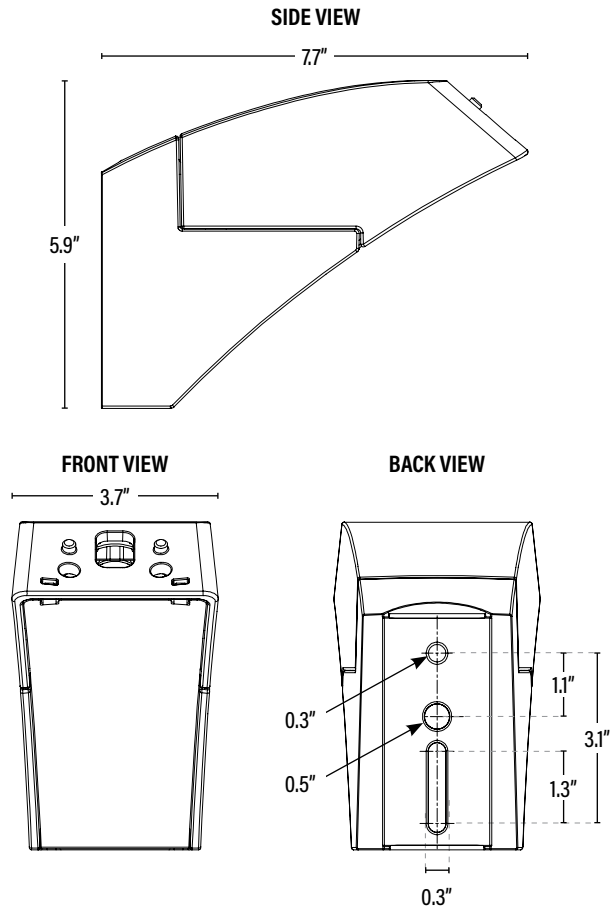

**LVEWP**  
**STRAIGHT ARM BRACKET**  
FOR VERSA-TOP™

Compatible with VERSA-TOP™ fixture: CVEX60 & LVEX60.

**DIMENSIONS** (Inches)

Length	7.7"
Width	3.7"
Height	5.9"
Net Weight (Lbs)	2.6

PACKAGING		UPC	DIMENSIONS (LxWxH)	GROSS WEIGHT (Lbs)
Master Carton	15	10811768023494	24" x 21.3" x 9.5"	50
Individual Item	1	811768023497	--	3.1
Country of Origin	China			
HS Tariff	9405.99.4090			

**ORDERING**

ITEM#	DESCRIPTION	CASE
LVEWP	STRAIGHT ARM BRACKET FOR VERSA-TOP™/BLK	15

# LVEWP VERSA-TOP™ + STRAIGHT ARM BRACKET

VERSA-TOP™ and bracket, sold separately.

TECHNICAL DATA

<b>COMBINED WEIGHT</b> (Lamp head + Bracket)	
Net Weight (Lbs)	14.3