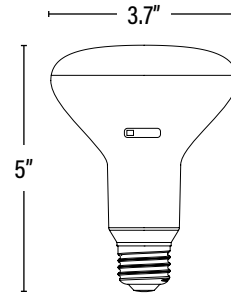

### DIMENSIONS (Inches)

Length (MOL)	5"
Width/Diameter (MOD)	3.7"
Weight (Lbs)	0.06

### PACKAGING

		UPC	DIMENSIONS (LxWxH)	GROSS WEIGHT (Lbs)
Master Carton	24	10811768021452	15.5" x 11.7" x 10.6"	3.9
Individual Box	1	811768021455	3.8" x 3.8" x 5"	0.16
Country of Origin	China			
HS Tariff	8539.50.0010			