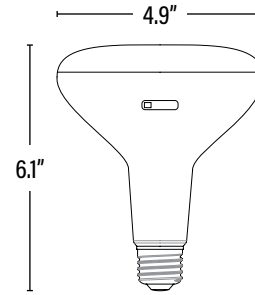

CBRT13 COMMERCIAL DUTY • 5YR LED TONE-SELECT™ BR40 LAMP

ITEM INFORMATION

DIMENSIONS (Inches)

Length (MOL)	6.1"
Width/Diameter (MOD)	4.9"
Weight (Lbs)	--

PACKAGING		UPC	DIMENSIONS (LxWxH)	GROSS WEIGHT (Lbs)
Master Carton	24	10811768024729	--	--
Individual Box	1	811768024722	4.9" x 4.9" x 6.2"	--
Country of Origin	China			
HS Tariff	8539.50.0010			