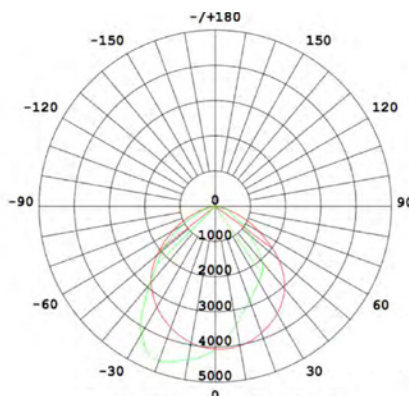

APPLICATION

Ideal for wall washing, perimeter and architectural lighting.

LIGHT DISTRIBUTION CURVE

ELECTRICAL

Wattage	75W
Voltage	120-277V
Power Factor	0.9
Total Harmonic Distortion (THD)	13.8

LIGHTING PERFORMANCE

Lumens	9000
Lumens Per Watt (Lm/W)	120
Color Temperature (CCT)	5000K
Color Rendering (CRI)	70
R9 (Red Value)	95
R13 (Skin Tones)	N/A
Beam Angle	100° x 80°
Light Distribution	Type II, Very Short
Dimmable Lighting Control	

PACKAGING

		UPC	DIMENSIONS (LxWxH)	GROSS WEIGHT (Lbs)
Master Carton	6	10811768025979	--	--
Individual Box	1	811768025972	26.9" x 14.7" x 21.5"	--
Country of Origin	China			
HS Tariff	9405.10.6020			

ORDERING