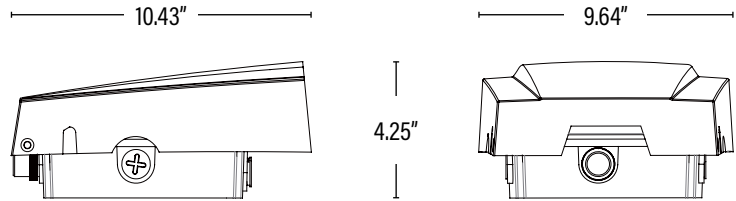

CF0775 XTREME DUTY • 7YR LED SLIM CUTOFF WALL PACK

DIMENSIONS (Inches)

Length	10.4"
Width/Diameter	9.6"
Height	4.3"
Weight (Lbs)	8.04

Line drawings may not be to scale and are for general reference only.

PACKAGING

		UPC	DIMENSIONS (LxWxH)	GROSS WEIGHT (Lbs)
Master Carton	6	10811768025979	--	--
Individual Box	1	811768025972	26.9" x 14.7" x 21.5"	--
Country of Origin	China			
HS Tariff	9405.10.6020			

ORDERING