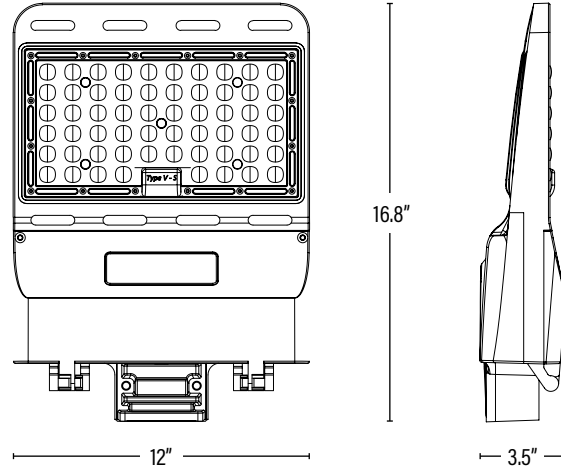

Manufactured by P.Q.L., Inc. • Published lumens on LED products are approximate and may vary slightly.

CF6105 XTREME DUTY • 7YR LED STEALTH™ FIXTURE

DIMENSIONS (Inches)

Length (MOL)	16.8"
Width/Diameter (MOD)	12"
Height	3.5"
Weight (Lbs)	--

Line drawings may not be to scale and are for general reference only.

PACKAGING	UPC	DIMENSIONS (LxWxH)	GROSS WEIGHT (Lbs)	
Master Carton	1	811768028232	18.5" x 13.8" x 13.8"	10
Country of Origin	China			
HS Tariff	9405.40.8200			