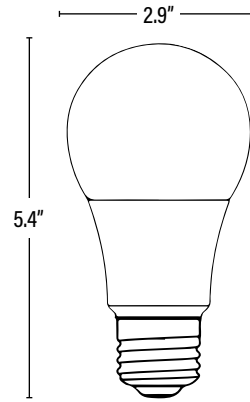

CL4184 COMMERCIAL DUTY • 4YR LED A21 LAMP

ITEM INFORMATION

DIMENSIONS (Inches)

Length (MOL)	5.4"
Width/Diameter (MOD)	2.9"
Weight (Lbs)	--

PACKAGING		UPC	DIMENSIONS (LxWxH)	GROSS WEIGHT (Lbs)
Master Carton	48	10811768022121	--	--
Individual Box	1	811768022124	5.7" x 3" x 3"	--
Country of Origin	China			
HS Tariff	--			