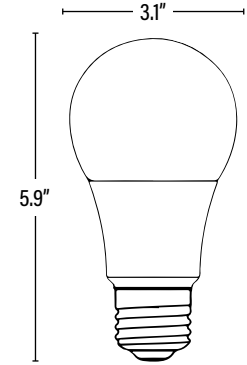

CL4234 COMMERCIAL DUTY • 4YR LED A23 LAMP

ITEM INFORMATION

DIMENSIONS (Inches)

Length (MOL)	5.9"
Width/Diameter (MOD)	3.1"
Net Weight (Lbs)	--

PACKAGING

		UPC	DIMENSIONS (LxWxH)	GROSS WEIGHT (Lbs)
Master Carton	48	10899645001674	20.6" x 13.9" x 13.6"	33
Individual Box	1	899645001677	6.1" x 3.2" x 3.2"	0.7
Country of Origin	China			
HS Tariff	8539.50.0010			