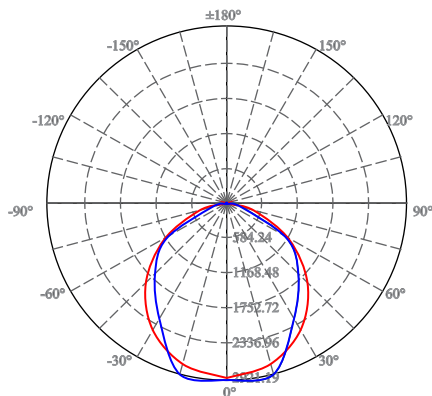

SINGLE ENDED DIRECT WIRE

- No ballast required, lamp runs off main
- Exceptional efficacy
- ETL Sanitation Listed (NSF-2)

***Non-shunted sockets required, see install instructions for further details.*

LIGHT DISTRIBUTION CURVE

ELECTRICAL

Wattage	15W
Voltage	120-277V
Current	0.125A
Power Factor	0.9
Total Harmonic Distortion (THD)	21.3

LIGHTING PERFORMANCE

Lumens	2100	
Lumens Per Watt (Lm/W)	132	
Color Temperature (CCT)	5000K	
Color Rendering (CRI)	83	
R9 (Red Value)	9	
R13 (Skin Tones)	84	
Beam Angle	160°	
Light Distribution	Type VS	
BUG Rating (Backlight, Uplight, and Glare)	4 Lamp	B3 - U3 - G1
	6 Lamp	B3 - U4 - G2

DIMENSIONS (Inches)

Length (MOL)	48"
Width/Diameter (MOD)	1"
Weight (Lbs)	0.7

Line drawings may not be to scale and are for general reference only.

PACKAGING

		UPC	DIMENSIONS (LxWxH)	GROSS WEIGHT (Lbs)
Master Carton	25	10811768025023	50.2" x 7.3" x 7.3"	16.5
Individual Box	1	811768025026	--	--
Country of Origin	China			
HS Tariff	8539.50.0050			