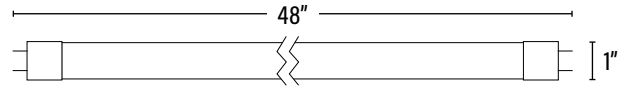

DIMENSIONS (Inches)

Length (MOL)	48"
Width/Diameter (MOD)	1"
Weight (Lbs)	0.7

Line drawings may not be to scale and are for general reference only.

PACKAGING

		UPC	DIMENSIONS (LxWxH)	GROSS WEIGHT (Lbs)
Master Carton	25	10811768025023	50.2" x 7.3" x 7.3"	16.5
Individual Box	1	811768025026	--	--
Country of Origin	China			
HS Tariff	8539.50.0050			