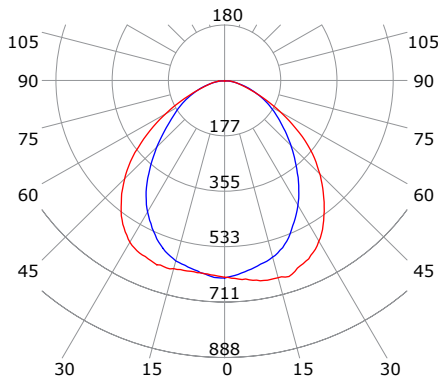

**APPLICATION**

Ideal for walk ways, general area lighting and building security.

**LIGHT DISTRIBUTION CURVE**

**ELECTRICAL**

Wattage	15W
Voltage	120-277V
Current	0.125A
Power Factor	0.9
Total Harmonic Distortion (THD)	20

**LIGHTING PERFORMANCE**

Lumens	1500
Lumens Per Watt (Lm/W)	100
Color Temperature (CCT)	4000K
Color Rendering (CRI)	70
R9 (Red Value)	-12
R13 (Skin Tones)	74
Beam Angle	7H x 7V
Light Distribution	Type VS
BUG Rating (Backlight, Uplight, and Glare)	B1 - U1 - G1

### DIMENSIONS (Inches)

Length	4.7"
Width	3.0"
Height	1.2"
Weight (Lbs)	--

Line drawings may not be to scale and are for general reference only.

### PACKAGING

		UPC	DIMENSIONS (LxWxH)	GROSS WEIGHT (Lbs)
Master Carton	24	10811768029571	--	--
Individual Box	1	811768029574	--	--
Country of Origin	China			
HS Tariff	9405.10.6020			