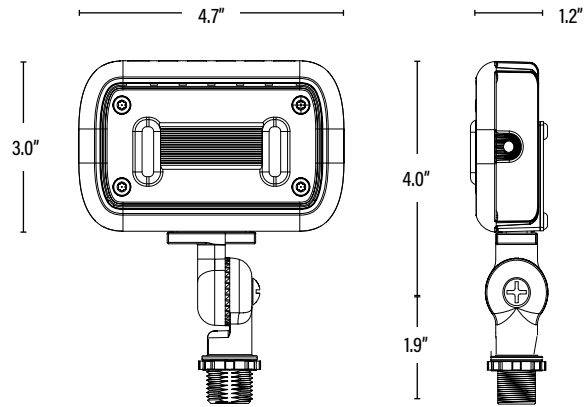

### DIMENSIONS (Inches)

Length	4.7"
Width	3.0"
Height	1.2"
Weight (Lbs)	--

Line drawings may not be to scale and are for general reference only.

### PACKAGING

		UPC	DIMENSIONS (LxWxH)	GROSS WEIGHT (Lbs)
Master Carton	24	10811768029571	--	--
Individual Box	1	811768029574	--	--
Country of Origin	China			
HS Tariff	9405.10.6020			