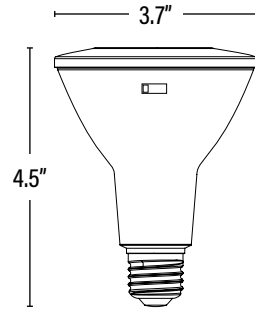

## DIMENSIONS (Inches)

Length (MOL)	4.5"
Width/Diameter (MOD)	3.7"
Weight (Lbs)	--

## PACKAGING

		UPC	DIMENSIONS (LxWxH)	GROSS WEIGHT (Lbs)
Master Carton	24	10811768021889	20.6" x 15.5" x 13.5"	7
Individual Box	1	811768021882	3.7" x 3.7" x 4.5"	0.4
Country of Origin	China			
HS Tariff	8539.50.0010			