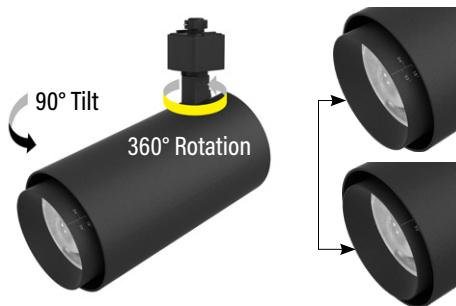

**SELECTABLE
WATTAGE**

**CTPZBH XTREME DUTY • 7YR
LED POWERZOOM™
TRACK HEAD - H STYLE
SPOT LIGHT ARCHITECTURAL LUMINARIES**

FEATURES

Powerzoom™ track lighting features adjustable wattage and beam angle for dynamic lighting in any application.

- Modern design, for a clean visual appearance
- Superior uniform light coverage
- Smooth zoom for precision light distribution
- Energy efficient
- No flickering
- 360° head rotation with 90° tilt

APPLICATION

Designed for a variety of applications; architectural, retail stores, offices, lobbies, museums.

ADJUSTABLE LIGHTING

Rotate lens to
adjust beam angle
from 15° to 33°

ELECTRICAL

Wattage	25W / 32W
Voltage	120V
Current	320mA Max.
Power Factor	0.9
Total Harmonic Distortion (THD)	15

CTPZBH XTREME DUTY • 7YR LED POWERZOOM™ TRACK HEAD - H STYLE

ITEM INFORMATION

DIMENSIONS (Inches)

Length	7.8" Max.
Diameter/Width	3.9"
Height	6.7"
Net Weight (Lbs)	3.1

PACKAGING

		UPC	DIMENSIONS (LxWxH)	GROSS WEIGHT (Lbs)
Master Carton	8	10811768020660	23.5" x 11.9" x 11.4"	29.7
Individual Box	1	811768020663	5.6" x 5.6" x 10.8"	3.7
Country of Origin	China			
HS Tariff	--			