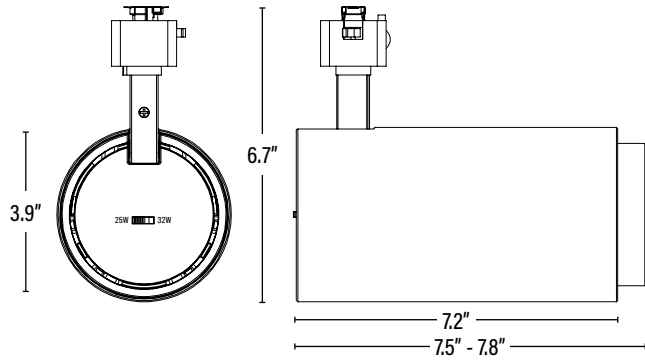

CTPZBH XTREME DUTY • 7YR LED POWERZOOM™ TRACK HEAD - H STYLE

ITEM INFORMATION

DIMENSIONS (Inches)

Length	7.8" Max.
Diameter/Width	3.9"
Height	6.7"
Net Weight (Lbs)	3.1

PACKAGING

		UPC	DIMENSIONS (LxWxH)	GROSS WEIGHT (Lbs)
Master Carton	8	10811768020660	23.5" x 11.9" x 11.4"	29.7
Individual Box	1	811768020663	5.6" x 5.6" x 10.8"	3.7
Country of Origin	China			
HS Tariff	--			