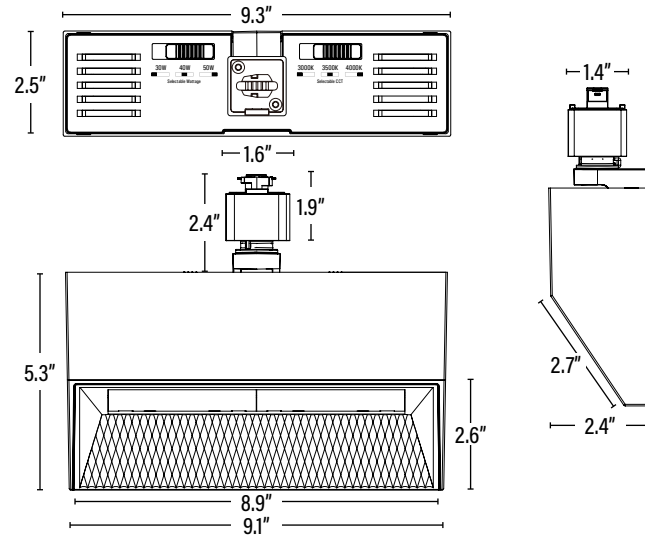

**COMPONENTS**

LED Light Source	Luxeon 3030
Driver (Non-Replaceable)	Internal

**CONSTRUCTION**

Housing	Aluminum
Base / Power Supply	J Style
Finish	Black

**QUALIFICATIONS**

Model Number	WWTR-50-J-CCK-YY-BK
--------------	---------------------

# CTSTBJ XTREME DUTY • 7YR LED SPEC-SELECT™ STEALTH-TRAC HEAD - J STYLE

ITEM INFORMATION

DIMENSIONS (Inches)	
Length	9.1"
Width	2.4"
Height	5.3"
Net Weight (Lbs)	4

PACKAGING		UPC	DIMENSIONS (LxWxH)	GROSS WEIGHT (Lbs)
Master Carton	4	10811768026204	22.4" x 10.2" x 8.6"	18.7
Individual Box	1	811768026207	10.8" x 9.8" x 3.9"	4.7
Country of Origin	China			
HS Tariff	--			