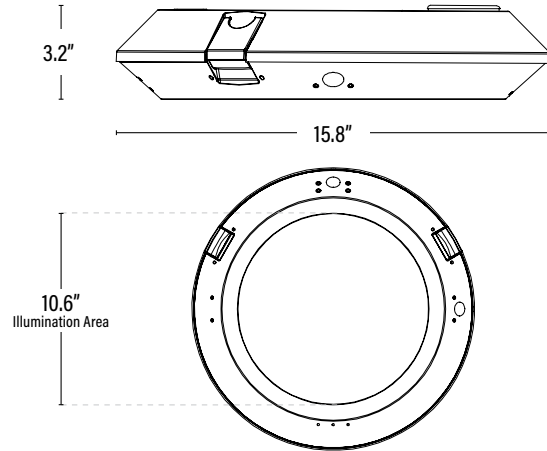

LED Light Source	Luxeon 3030
Driver	WP-CLB-60U

**CONSTRUCTION**

Housing	Aluminum Alloy
Lens	PC Lens + Tempered Glass
Base / Power Supply	Hard Wired
Finish	Black
Effective Projected Area (EPA)	1.2 ft²

**QUALIFICATIONS**

# CVEX60 XTREME DUTY • 7YR LED VERSA-TOP™

ITEM INFORMATION

DIMENSIONS (Inches)	
Width (MOD)	15.8"
Height	3.2"
Net Weight (Lbs)	11.7

PACKAGING	UPC	DIMENSIONS (LxWxH)	GROSS WEIGHT (Lbs)	
Master Carton	1	899645001080	18.1" x 18.1" x 6.1"	14.3
Country of Origin	China			
HS Tariff	9405.11.6020			