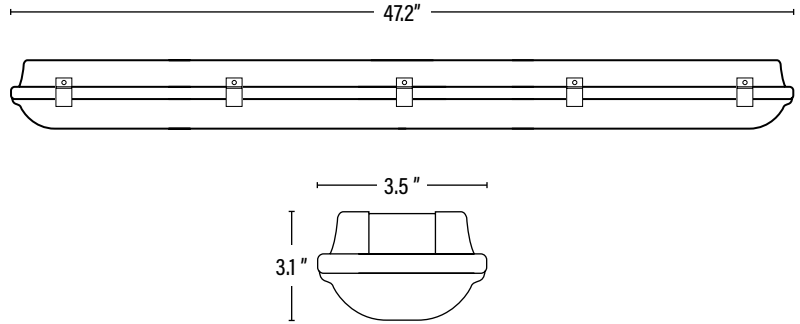

CVX434 XTREME DUTY • 7YR LED 4' SPEC-SELECT™ VAPOR TIGHT

ITEM INFORMATION

DIMENSIONS (Inches)

Length	47.2"
Width	3.5"
Height	3.1"
Net Weight (Lbs)	4.4

PACKAGING

		UPC	DIMENSIONS (LxWxH)	GROSS WEIGHT (Lbs)
Master Carton	4	10854432004993	49.5" x 8.5" 71"	24.1
Individual Box	1	854432004996	--	6
Country of Origin	China			
HS Tariff	9405.10.6020			