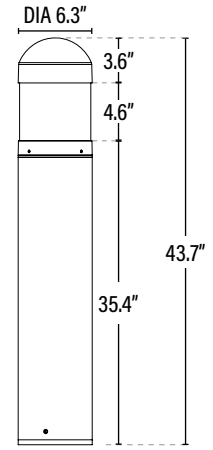

ELECTRICAL

Wattage	14W / 19W / 24W
Voltage	120-277V
Power Factor	0.9
Total Harmonic Distortion (THD)	--

LIGHTING PERFORMANCE

Lumens	1750 / 2300 / 3000
Lumens Per Watt (LPW)	125
Color Temperature (CCT)	3000K / 4000K / 5000K
Color Rendering (CRI)	70
Beam Angle	360°
Light Distribution	Type VS
BUG Rating (Backlight, Uplight, and Glare)	B1 - U3 - G2
Dimmable Lighting Control	<i>Dimmable</i> 0-10V, Range 10% - 100%

CONSTRUCTION

Housing	Die cast Aluminum
Lens	Clear
Base / Power Supply	Hard Wired
Finish	Bronze

QUALIFICATIONS

Model Number	BLRD-DL-14/19/24W-3CCT-PC
--------------	---------------------------

Manufactured by P.Q.L., Inc. • Published lumens on LED products are approximate and may vary slightly. • Specifications are subject to change without notice.

LBDL24 COMMERCIAL DUTY • 5YR LED SPEC-SELECT™ BOLLARD HEAD

ITEM INFORMATION

DIMENSIONS (Inches)	
Width/Diameter	6.3"
Height (With round base)	43.7"
Net Weight (Lbs)	--

* Base sold separately.

PACKAGING	UPC	DIMENSIONS (LxWxH)	GROSS WEIGHT (Lbs)	
Master Carton	4	10811768021766	16.9" x 16.9" x 15"	21.9
Individual Box	1	811768021769	8.1" x 8.1" x 14.3"	5.5
Country of Origin	China			
HS Tariff	9405.11.6020			