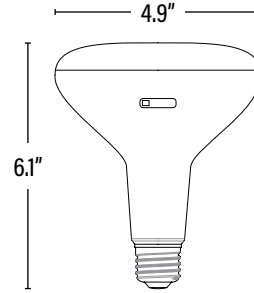

LBRT13 COMMERCIAL DUTY • 3YR LED TONE-SELECT™ BR40 LAMP

ITEM INFORMATION

DIMENSIONS (Inches)

Length (MOL)	6.1"
Width/Diameter (MOD)	4.9"
Weight (Lbs)	--

PACKAGING		UPC	DIMENSIONS (LxWxH)	GROSS WEIGHT (Lbs)
Master Carton	24	10811768024729	--	--
Individual Box	1	811768024722	4.9" x 4.9" x 6.2"	--
Country of Origin	China			
HS Tariff	8539.50.0010			