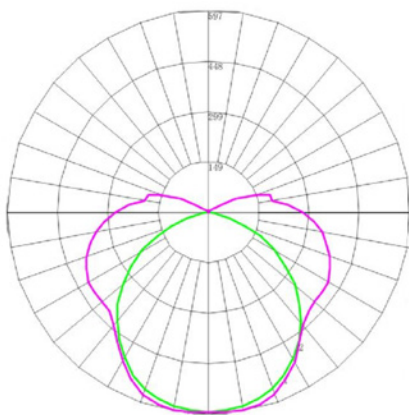

**LIGHT DISTRIBUTION CURVE**

**ELECTRICAL**

|                                 |      |
|---------------------------------|------|
| Wattage                         | 22W  |
| Voltage                         | 120V |
| Power Factor                    | 0.9  |
| Total Harmonic Distortion (THD) | 15   |

**LIGHTING PERFORMANCE**

|                         |                     |
|-------------------------|---------------------|
| Lumens                  | 2640                |
| Lumens Per Watt (Lm/W)  | 120                 |
| Color Temperature (CCT) | 4000K               |
| Color Rendering (CRI)   | 80                  |
| R9 (Red Value)          | 5                   |
| R13 (Skin Tones)        | 85                  |
| Beam Angle              | 270°                |
| Light Distribution      | Type II, Very Short |

### DIMENSIONS (Inches)

|                |       |
|----------------|-------|
| Length         | 69"   |
| Width/Diameter | 1.4"  |
| Height         | 0.97" |
| Weight (Lbs)   | 1.88  |

Line drawings may not be to scale and are for general reference only.

### PACKAGING

|                   |              | UPC            | DIMENSIONS (LxWxH) | GROSS WEIGHT (Lbs) |
|-------------------|--------------|----------------|--------------------|--------------------|
| Master Carton     | 20           | 10811768022060 | --                 | --                 |
| Individual Box    | 1            | 811768022063   | --                 | --                 |
| Country of Origin | China        |                |                    |                    |
| HS Tariff         | 9405.40.6000 |                |                    |                    |