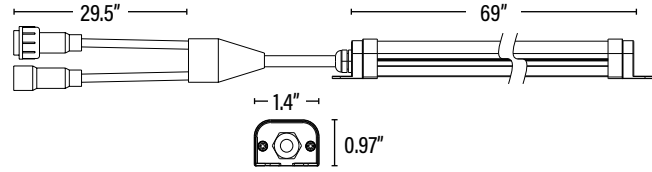

### DIMENSIONS (Inches)

|                |       |
|----------------|-------|
| Length         | 69"   |
| Width/Diameter | 1.4"  |
| Height         | 0.97" |
| Weight (Lbs)   | 1.88  |

Line drawings may not be to scale and are for general reference only.

### PACKAGING

|                   |              | UPC            | DIMENSIONS (LxWxH) | GROSS WEIGHT (Lbs) |
|-------------------|--------------|----------------|--------------------|--------------------|
| Master Carton     | 20           | 10811768022060 | --                 | --                 |
| Individual Box    | 1            | 811768022063   | --                 | --                 |
| Country of Origin | China        |                |                    |                    |
| HS Tariff         | 9405.40.6000 |                |                    |                    |