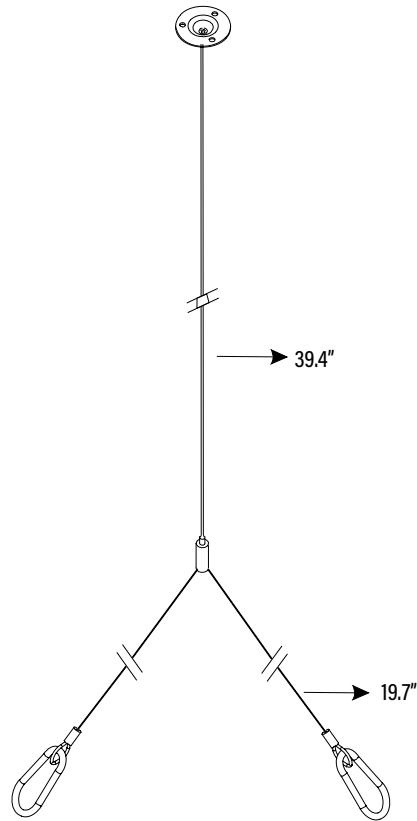

**LF3600** LT. COMMERCIAL  
**SUSPENDED CABLE KIT**  
FOR LED PANELS

**APPLICATION**

For use with LED panels.

**CABLE DIMENSIONS** (Inches)

Length	See Line Drawing
Cable Diameter	0.04" (1 mm)
Height	See Line Drawing

**PACKAGING**

Master Carton	100
Individual Item	1
Country of Origin	China
HS Tariff	9405.10.6020

**UPC**

10811768021162
811768021165

**DIMENSIONS** (LxWxH)

--
3" x 5" Bag

**GROSS WEIGHT** (Lbs)

99.8
1

**ORDERING**

ITEM#	DESCRIPTION	CASE
LF3600	SUSPENDED CABLE MOUNTING KIT FOR LED PANEL/V6	100

**KIT INCLUDES:**

- 6 ea. - Self Taping Screws (Phillips head)
- 6 ea. - Anchors
- 4 ea. - Brackets
- 4 ea. - Carabiners
- 2 ea. - 1.6" Round Ceiling Plate
- 2 ea. - Cable Grippers
- 2 ea. - Hex Screws
- 2 ea. - 1 mm Stainless Steel Cable Sets