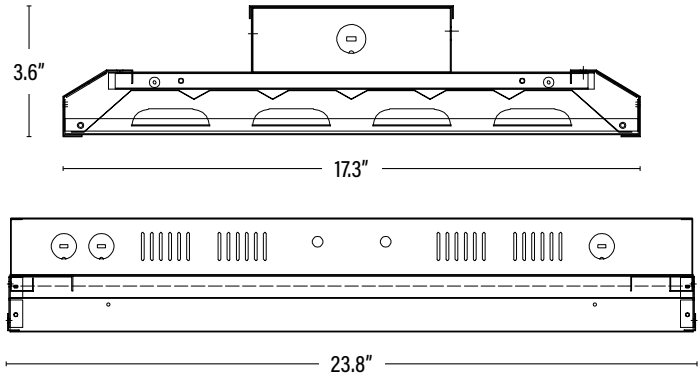

# LF5518 COMMERCIAL DUTY • 5YR LED 2' LINEAR HIGH BAY

ITEM INFORMATION

**DIMENSIONS** (Inches)

Length	23.8"
Width	17.3"
Height	3.6"
Net Weight (Lbs)	--
Chain Length	41.3" (2 ea.)

PACKAGING		UPC	DIMENSIONS (LxWxH)	GROSS WEIGHT (Lbs)
Master Carton	1	811768027563	24.8" x 17.7" x 3.9"	20.7
Country of Origin	China			
HS Tariff	9405.10.6020			