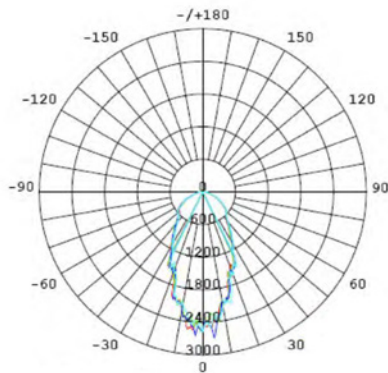

APPLICATION

Ideal for walk ways, general area lighting and building security

LIGHT DISTRIBUTION CURVE

ELECTRICAL

Wattage	35W
Voltage	100-277V
Current	0.287A
Power Factor	0.9
Total Harmonic Distortion (THD)	20.3

LIGHTING PERFORMANCE

Lumens	3507
Lumens Per Watt (Lm/W)	100
Color Temperature (CCT)	4000K
Color Rendering (CRI)	73
R9 (Red Value)	-19
R13 (Skin Tones)	72
Beam Angle	60°
Light Distribution	Type VS
Dimmable Lighting Control	

PERFORMANCE DATA

PACKAGING

LF6354 COMMERCIAL DUTY • 5YR DUSK TO DAWN

DIMENSIONS (Inches)

Length	14.8"
Width	7.7"
Height (With Mounting Arm)	19.3"
Weight (Lbs)	--

Line drawings may not be to scale and are for general reference only.