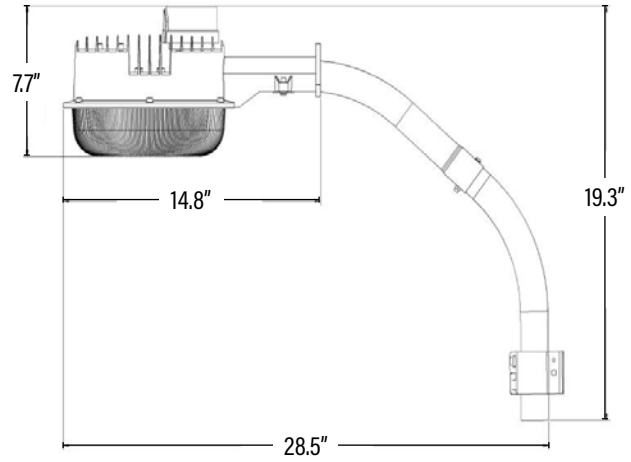

PERFORMANCE DATA

PACKAGING

LF6354 COMMERCIAL DUTY • 5YR DUSK TO DAWN

DIMENSIONS (Inches)

Length	14.8"
Width	7.7"
Height (With Mounting Arm)	19.3"
Weight (Lbs)	--

Line drawings may not be to scale and are for general reference only.

PACKAGING		UPC	DIMENSIONS (LxWxH)	GROSS WEIGHT (Lbs)
Master Carton	4	10811768029434	--	--
Individual Box	1	811768029437	--	--
Country of Origin	China			
HS Tariff	9405.40.6000			

ORDERING

ITEM#	DESCRIPTION	CASE
LF6354	LED 35W DUSK TO DAWN W/ LENS PHOTO CELL & MOUNTING ARM/40K/100-277V	4