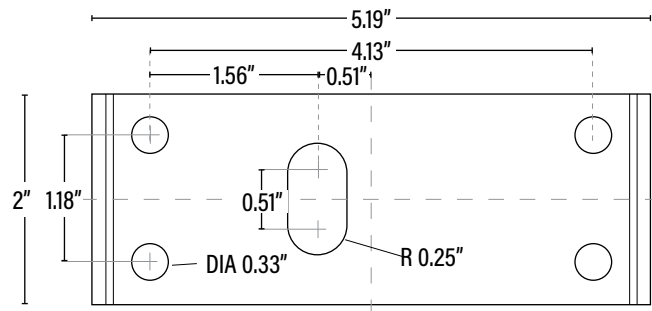

**LFLXUB**  
**U-MOUNT ONLY FOR**  
**SPEC-SELECT™ FLOOD LIGHT**  
**ACCESSORY**

**APPLICATION**

For use with CFLX20 & LFLX20 Spec-Select™ Flood Light.

**DIMENSIONS** (Inches)

Length	5.2"
Width	2"
Height	3.7"
Net Weight (Lbs)	--

**Bracket Hole Pattern**

PACKAGING		UPC	DIMENSIONS (LxWxH)	GROSS WEIGHT (Lbs)
Master Carton	20	10811768026945	7" x 11.2" x 8.3"	--
Item Box	1	811768026948	3.9" x 2.1" x 3.9"	--
Country of Origin	China			
HS Tariff	--			