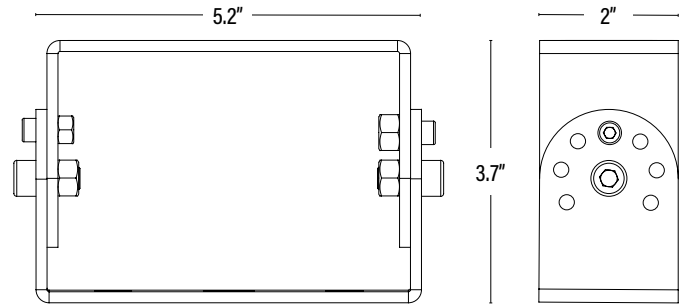

**LFLXUB**  
**U-MOUNT ONLY FOR**  
**SPEC-SELECT™ FLOOD LIGHT**  
**ACCESSORY**

**APPLICATION**

For use with CFLX20 & LFLX20 Spec-Select™ Flood Light.

**DIMENSIONS** (Inches)

Length	5.2"
Width	2"
Height	3.7"
Net Weight (Lbs)	--

**Bracket Hole Pattern**

PACKAGING		UPC	DIMENSIONS (LxWxH)	GROSS WEIGHT (Lbs)
Master Carton	20	10811768026945	7" x 11.2" x 8.3"	--
Item Box	1	811768026948	3.9" x 2.1" x 3.9"	--
Country of Origin	China			
HS Tariff	--			