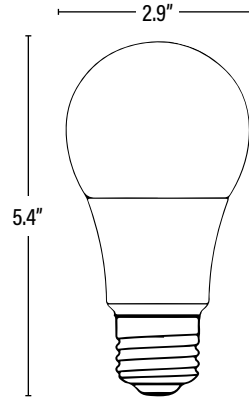

LL4184 COMMERCIAL DUTY • 3YR LED A21 LAMP

ITEM INFORMATION

DIMENSIONS (Inches)

Length (MOL)	5.4"
Width/Diameter (MOD)	2.9"
Weight (Lbs)	--

PACKAGING

		UPC	DIMENSIONS (LxWxH)	GROSS WEIGHT (Lbs)
Master Carton	48	10811768022121	--	--
Individual Box	1	811768022124	5.7" x 3" x 3"	--
Country of Origin	China			
HS Tariff	--			