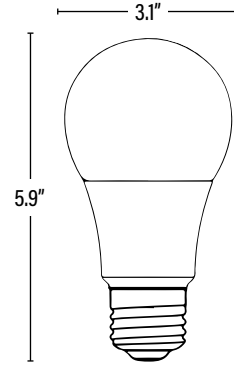

LL4234 COMMERCIAL DUTY • 3YR LED A23 LAMP

ITEM INFORMATION

DIMENSIONS (Inches)

Length (MOL)	5.9"
Width/Diameter (MOD)	3.1"
Net Weight (Lbs)	--

PACKAGING		UPC	DIMENSIONS (LxWxH)	GROSS WEIGHT (Lbs)
Master Carton	48	10899645001674	20.6" x 13.9" x 13.6"	33
Individual Box	1	899645001677	6.1" x 3.2" x 3.2"	0.7
Country of Origin	China			
HS Tariff	8539.50.0010			