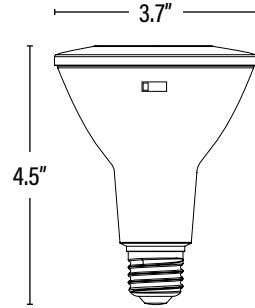

### DIMENSIONS (Inches)

Length (MOL)	4.5"
Width/Diameter (MOD)	3.7"
Weight (Lbs)	--

### PACKAGING

		UPC	DIMENSIONS (LxWxH)	GROSS WEIGHT (Lbs)
Master Carton	24	10811768021889	20.6" x 15.5" x 13.5"	7
Individual Box	1	811768021882	3.7" x 3.7" x 4.5"	0.4
Country of Origin	China			
HS Tariff	8539.50.0010			