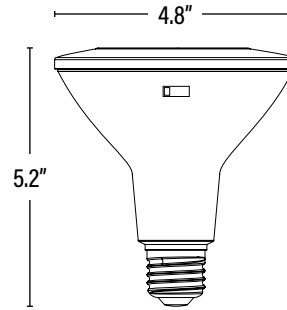

### DIMENSIONS (Inches)

Length (MOL)	5.2"
Width/Diameter (MOD)	4.8"
Weight (Lbs)	--

### PACKAGING

		UPC	DIMENSIONS (LxWxH)	GROSS WEIGHT (Lbs)
Master Carton	24	10811768020165	20.2" x 15.2" x 11.4"	--
Individual Box	1	811768020168	4.9" x 4.9" x 5.4"	--
Country of Origin	China			
HS Tariff	8539.50.0010			