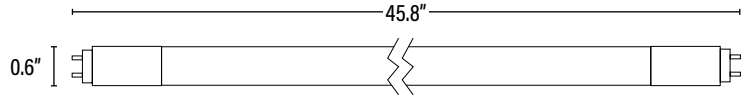

LSH245 COMMERCIAL DUTY • 5YR LED HYBRID LINEAR T5

ITEM INFORMATION

DIMENSIONS (Inches)

Length (MOL)	45.8"
Width/Diameter (MOD)	0.6"
Net Weight (Lbs)	--

PACKAGING

		UPC	DIMENSIONS (LxWxH)	GROSS WEIGHT (Lbs)
Master Carton	25	10811768029755	46.8" x 4.9" x 5.3"	--
Individual Item	--	811768029758	N/A	N/A
Country of Origin	China			
HS Tariff	--			