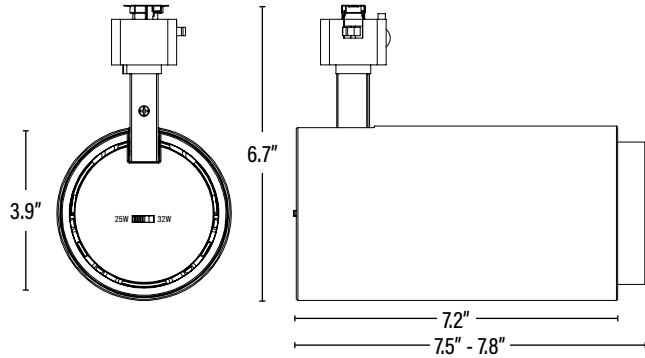

LTPZBJ COMMERCIAL DUTY • 5YR LED POWERZOOM™ TRACK HEAD - J STYLE

ITEM INFORMATION

DIMENSIONS (Inches)

Length	7.8" Max.
Diameter/Width	3.9"
Height	6.7"
Net Weight (Lbs)	3.1

PACKAGING		UPC	DIMENSIONS (LxWxH)	GROSS WEIGHT (Lbs)
Master Carton	8	10811768025535	23.5" x 11.9" x 11.4"	29.7
Individual Box	1	811768025538	5.6" x 5.6" x 10.8"	3.7
Country of Origin	China			
HS Tariff	--			