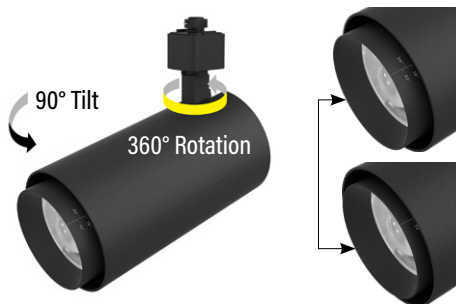

**SELECTABLE
WATTAGE**

**LTPZBJ COMMERCIAL DUTY • 5YR
LED POWERZOOM™
TRACK HEAD - J STYLE
SPOT LIGHT ARCHITECTURAL LUMINARIES**

FEATURES

Powerzoom™ track lighting features adjustable wattage and beam angle for dynamic lighting in any application.

- Modern design, for a clean visual appearance
- Superior uniform light coverage
- Smooth zoom for precision light distribution
- Energy efficient
- No flickering
- 360° head rotation with 90° tilt

APPLICATION

Designed for a variety of applications; architectural, retail stores, offices, lobbies, museums.

ADJUSTABLE LIGHTING

Rotate lens to adjust beam angle from 15° to 33°

ELECTRICAL

Wattage	25W / 32W
Voltage	120V
Current	320mA Max.
Power Factor	0.9
Total Harmonic Distortion (THD)	15

LTPZBJ COMMERCIAL DUTY • 5YR LED POWERZOOM™ TRACK HEAD - J STYLE

ITEM INFORMATION

DIMENSIONS (Inches)

Length	7.8" Max.
Diameter/Width	3.9"
Height	6.7"
Net Weight (Lbs)	3.1

PACKAGING		UPC	DIMENSIONS (LxWxH)	GROSS WEIGHT (Lbs)
Master Carton	8	10811768025535	23.5" x 11.9" x 11.4"	29.7
Individual Box	1	811768025538	5.6" x 5.6" x 10.8"	3.7
Country of Origin	China			
HS Tariff	--			