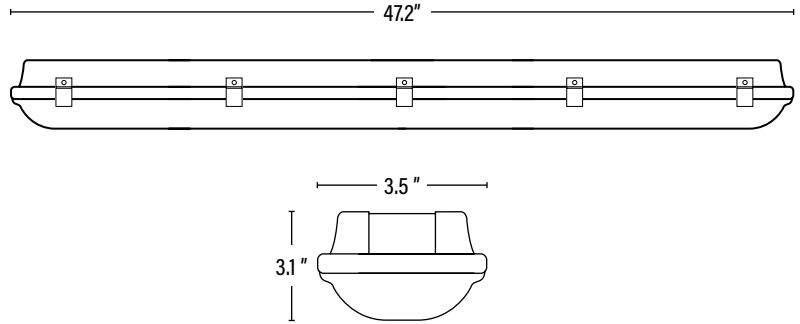

L VX434 LT. COMMERCIAL • 5YR LED 4' SPEC-SELECT™ VAPOR TIGHT

ITEM INFORMATION

DIMENSIONS (Inches)

Length	47.2"
Width	3.5"
Height	3.1"
Net Weight (Lbs)	4.4

PACKAGING

		UPC	DIMENSIONS (LxWxH)	GROSS WEIGHT (Lbs)
Master Carton	4	10854432004993	49.5" x 8.5" 71"	24.1
Individual Box	1	854432004996	--	6
Country of Origin	China			
HS Tariff	9405.10.6020			