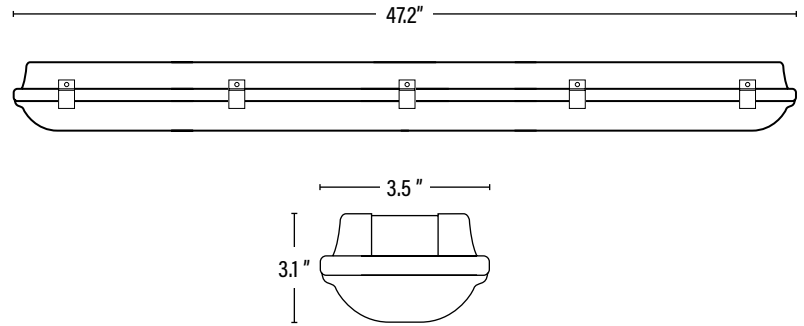

### DIMENSIONS (Inches)

Length	47.2"
Width	3.5"
Height	3.1"
Net Weight (Lbs)	4.4

### PACKAGING

		UPC	DIMENSIONS (LxWxH)	GROSS WEIGHT (Lbs)
Master Carton	4	10854432004689	49.5" x 8.5" 71"	24.1
Individual Box	1	854432004682	--	6
Country of Origin	China			
HS Tariff	9405.10.6020			