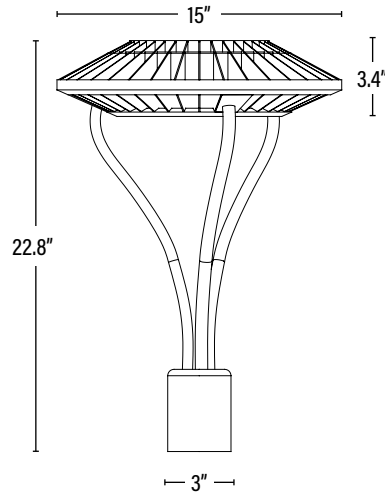

CPT805 XTREME DUTY • 7YR LED DESIGNER POST TOP

ITEM INFORMATION

DIMENSIONS (Inches)

Length (MOL)	22.8"
Width/Diameter (MOD)	15"
Weight (Lbs)	12.8

PACKAGING		UPC	DIMENSIONS (LxWxH)	GROSS WEIGHT (Lbs)
Master Carton	1	811768023756	17.1" x 17.1" x 7.5"	--
Country of Origin	China			
HS Tariff	9405.10.6020			