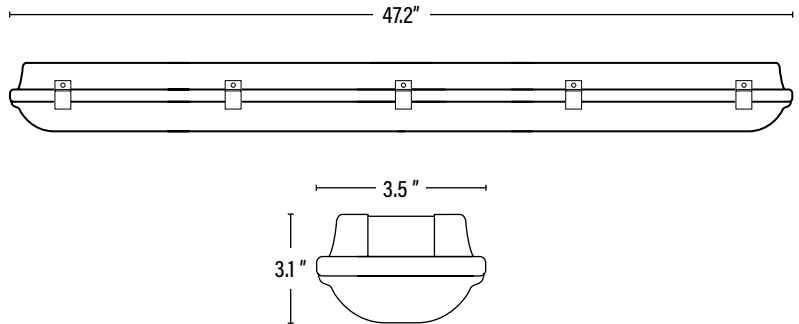

CV4345 XTREME DUTY • 7YR LED 48" VAPOR TIGHT

ITEM INFORMATION

DIMENSIONS (Inches)

Length	47.2"
Width/Diameter	3.5"
Height	3.1"
Weight (Lbs)	4.4

PACKAGING

		UPC	DIMENSIONS (LxWxH)	GROSS WEIGHT (Lbs)
Master Carton	4	10811768025818	49.5" x 8.5" x 71"	24.1
Individual Box	1	811768025811	--	6
Country of Origin	Malaysia			
HS Tariff	9405.10.6020			