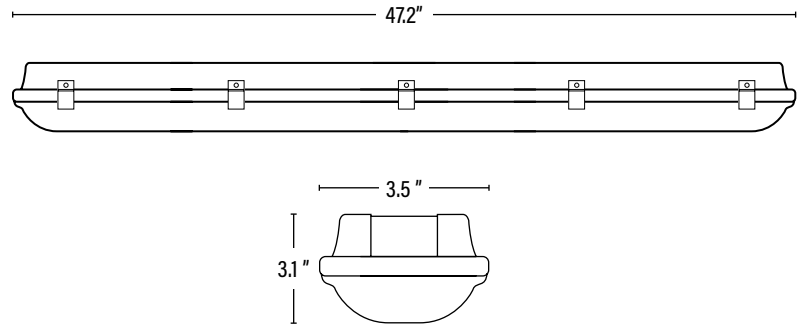

CV4525 XTREME DUTY • 7YR LED 48" VAPOR TIGHT

ITEM INFORMATION

DIMENSIONS (Inches)

Length	47.2"
Width/Diameter	3.5"
Height	3.1"
Weight (Lbs)	4.4

PACKAGING		UPC	DIMENSIONS (LxWxH)	GROSS WEIGHT (Lbs)
Master Carton	4	10811768023562	49.5" x 8.5" x 71"	24.1
Individual Box	1	811768023565	--	6
Country of Origin	China			
HS Tariff	9405.10.6020			