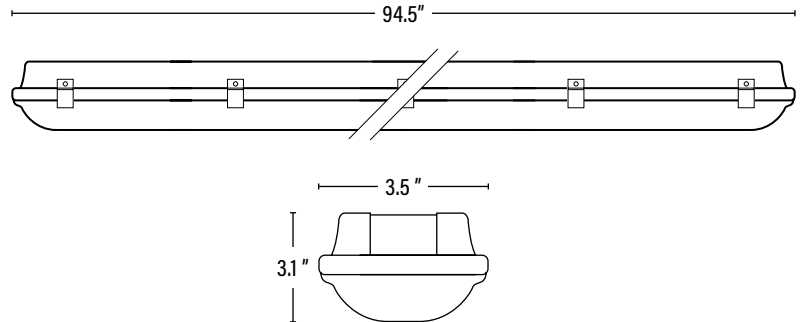

LV8755 LT. COMMERCIAL • 5YR LED 96" VAPOR TIGHT

ITEM INFORMATION

DIMENSIONS (Inches)

Length	94.5"
Width/Diameter	3.5"
Height	3.1"
Weight (Lbs)	7.7

PACKAGING		UPC	DIMENSIONS (LxWxH)	GROSS WEIGHT (Lbs)
Master Carton	4	10854432004450	96.7" x 8.5" x 7.5"	44.3
Individual Box	1	854432004453	--	11.1
Country of Origin	China			
HS Tariff	9405.10.6020			